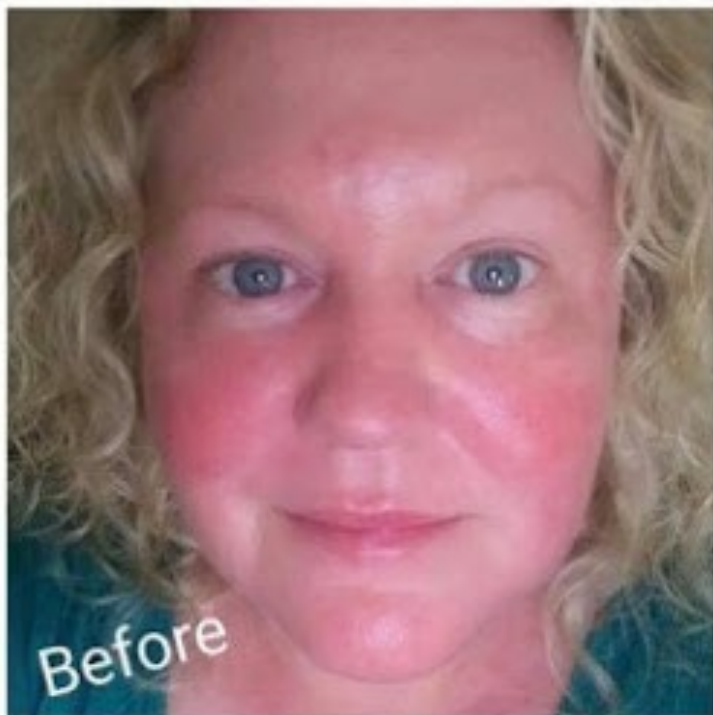

YEARS OF ROSACEA

**TWO WEEKS
OF THE MK
CHARCOAL MASK**