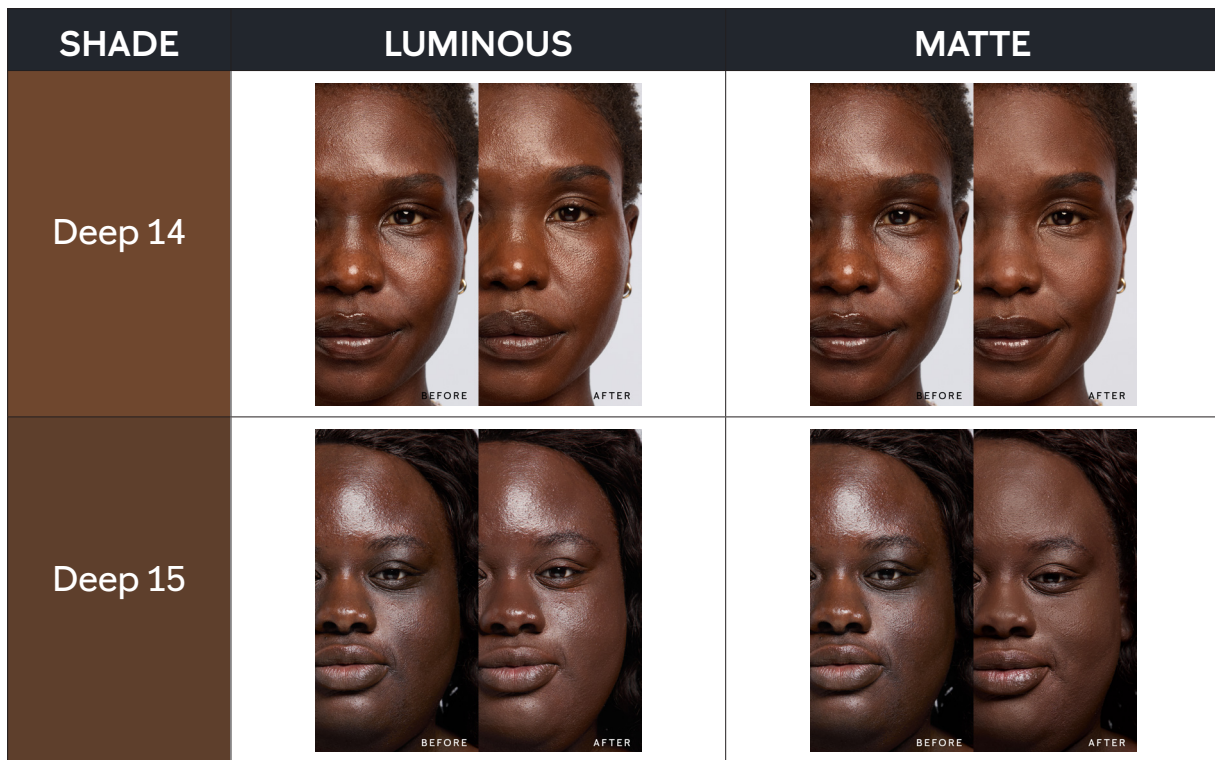

NEW TimeWise 3D® Foundations

FIND YOUR BEST FOUNDATION

match.

SHADE	LUMINOUS	MATTE
Light 1		
Light 2		
Light 3		
Light 4		

MARY KAY

NEW TimeWise 3D® Foundations

SHADE	LUMINOUS	MATTE
Light 5		
Light 6		
Light 7		
Medium 1		
Medium 2		

MARY KAY

NEW TimeWise 3D® Foundations

SHADE	LUMINOUS	MATTE
Medium 13		
Medium 14		
Deep 1		
Deep 2		
Deep 3		

MARY KAY®

NEW TimeWise 3D® Foundations

SHADE	LUMINOUS	MATTE
Deep 4		
Deep 5		
Deep 6		
Deep 7		
Deep 8		

MARY KAY

NEW TimeWise 3D® Foundations

SHADE	LUMINOUS	MATTE
Deep 9		
Deep 10		
Deep 11		
Deep 12		
Deep 13		

MARY KAY®

NEW TimeWise 3D® Foundations

TimeWise 3D® Foundation is now available in more shades across both finishes – matte and luminous.

Scan to find your perfect shade match.

MARY KAY